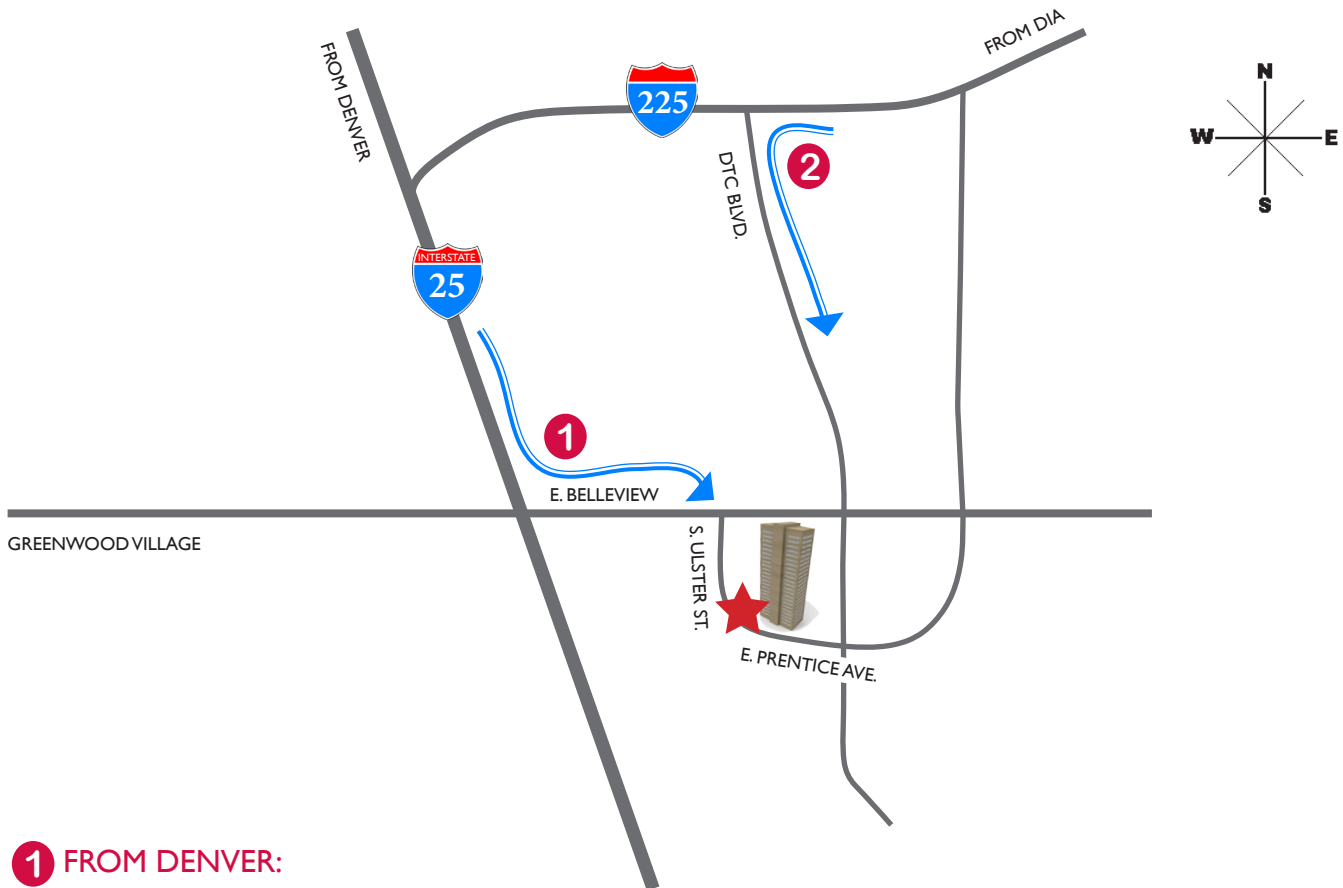

Directions to ICON Venue Group / Romani Group

U.S. HEADQUARTERS:

8101 E. Prentice Avenue, Suite 900
Greenwood Village, CO 80111
P: 303-796-2655

1 FROM DENVER:

1. Head South on I-25 (6.0 mi.)
2. Take Exit 199 for Belleview Ave.
3. Turn left on Belleview Ave.
4. Turn right on S. Ulster St.
5. Slight left as S. Ulster becomes E. Prentice Ave., building will be immediately on your left
6. Sharp left toward the entrance of the building
7. Keep following the entrance drive and visitor parking will be on your right in covered garage

2 FROM THE AIRPORT (DIA)

1. Merge on to I-70 W (11.6 mi.)
2. Take exit 282 to merge onto I-225 S toward Colorado Springs/Aurora (11.8 mi.)
3. Take exit 2A for Tamarac Street toward DTC Blvd.
4. Follow signs for DTC Blvd./Interstate 225/Denver/COLO SPGS
5. Turn left onto S Tamarac Street. Tamarac becomes DTC Blvd.
6. Turn right onto E Prentice Ave.
7. Turn right into the front entrance of the office
8. Follow the entrance drive and visitor parking will be on your right in covered garage